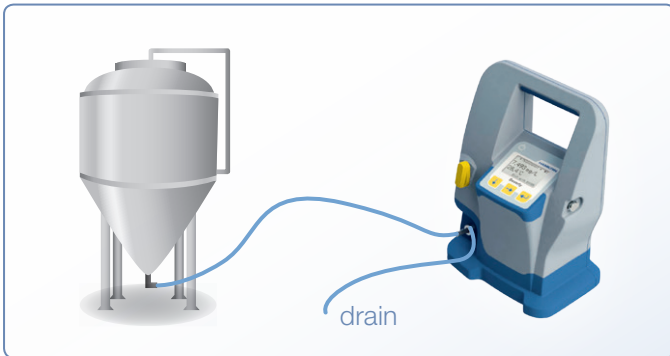

Beverly

Born with a purpose

Beverly is designed for dissolved oxygen measurement in at-line and laboratory use in small and midsize breweries as well as in the beverage industry to provide excellent reliability in a rugged design, and purpose built to handle the environmental extremes encountered in everyday brewing operations.

Superior performance at an affordable price is achieved using Hamilton's best in class optical sensor VisiFerm DO with built-in intelligence, making Beverly the brewer's best friend.

Benefits

- ▶ Efficiency and serviceability of optical DO measurement
- ▶ Built to endure IP 67 watertight standards
- ▶ Robust, hygienic design
- ▶ Stamina for 50 hours of continuous operation
- ▶ Fast response time down to ppb level
- ▶ Calibration without removing the sensor

Portable DO
measurement

HAMILTON 

Portable DO Measurement

Beverly can be used as shown in the pictures.

Check DO of bright beer tank prior to bottling

Measure DO during or after filtration

Measure DO in the bottle or can

Check DO of empty bright beer tank

Technical Specifications

Description	Value
Measuring Range	4 ppb – 25 ppm (DO)
Accuracy at 25°C	40 +/- 7 ppb (temperature dependent)
Measurement Principle	Oxygen dependent luminescence quenching
Protection Classification	IP 67
Operating Temperature	0 – 80 °C (media)
Pressure Range	0 – 10 bar
Dimensions (B x W x H)	222 x 142 x 322 mm