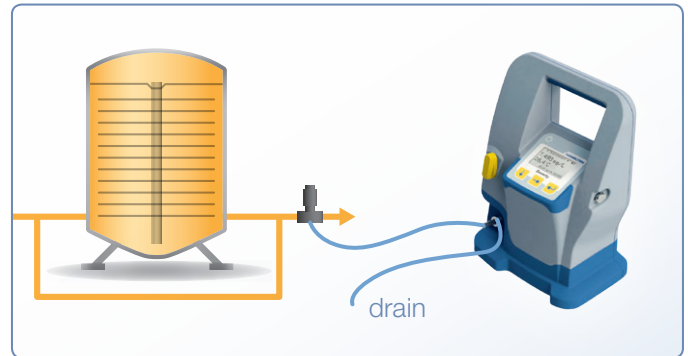

Beverly

Born with a purpose

Beverly is designed for dissolved oxygen measurement in at-line and laboratory use in small and midsize breweries as well as in the beverage industry to provide excellent reliability in a rugged design, and purpose built to handle the environmental extremes encountered in everyday brewing operations.

Superior performance at an affordable price is achieved using Hamilton's best in class optical sensor VisiFerm DO with built-in intelligence, making Beverly the brewer's best friend.

Benefits

- ▶ Efficiency and serviceability of optical DO measurement
- ▶ Built to endure IP 67 watertight standards
- ▶ Robust, hygienic design
- ▶ Stamina for 50 hours of continuous operation
- ▶ Fast response time down to ppb level
- ▶ Calibration without removing the sensor

Portable DO
measurement

HAMILTON 

Portable DO Measurement

Beverly can be used as shown in the pictures.

Check DO of bright beer tank prior to bottling

Measure DO during or after filtration

Measure DO in the bottle or can

Check DO of empty bright beer tank

Technical Specifications

Description	Value
Measuring Range	4 ppb – 25 ppm (DO)
Accuracy at 25°C	40 +/- 7 ppb (temperature dependent)
Measurement Principle	Oxygen dependent luminescence quenching
Protection Classification	IP 67
Operating Temperature	0 – 80 °C (media)
Pressure Range	0 – 10 bar
Dimensions (B x W x H)	222 x 142 x 322 mm