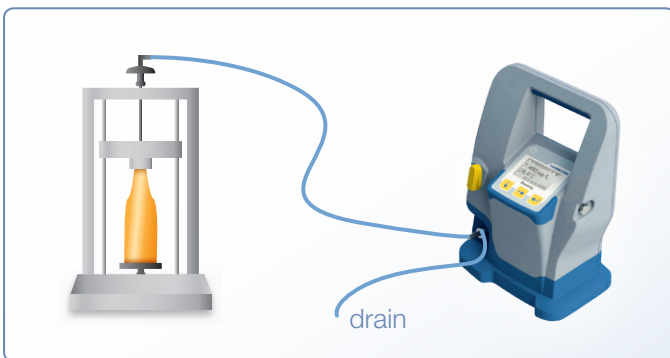

Beverly

Born with a purpose

Beverly is designed for dissolved oxygen measurement in at-line and laboratory use in small and midsize breweries as well as in the beverage industry to provide excellent reliability in a rugged design, and purpose built to handle the environmental extremes encountered in everyday brewing operations.

Superior performance at an affordable price is achieved using Hamilton's best in class optical sensor VisiFerm DO with built-in intelligence, making Beverly the brewer's best friend.

Benefits

- ▶ Efficiency and serviceability of optical DO measurement
- ▶ Built to endure IP 67 watertight standards
- ▶ Robust, hygienic design
- ▶ Stamina for 50 hours of continuous operation
- ▶ Fast response time down to ppb level
- ▶ Calibration without removing the sensor

Portable DO
measurement

HAMILTON 

Portable DO Measurement

Beverly can be used as shown in the pictures.

Check DO of bright beer tank prior to bottling

Measure DO during or after filtration

Measure DO in the bottle or can

Check DO of empty bright beer tank

Technical Specifications

Description	Value
Measuring Range	4 ppb – 25 ppm (DO)
Accuracy at 25°C	40 +/- 7 ppb (temperature dependent)
Measurement Principle	Oxygen dependent luminescence quenching
Protection Classification	IP 67
Operating Temperature	0 – 80 °C (media)
Pressure Range	0 – 10 bar
Dimensions (B x W x H)	222 x 142 x 322 mm